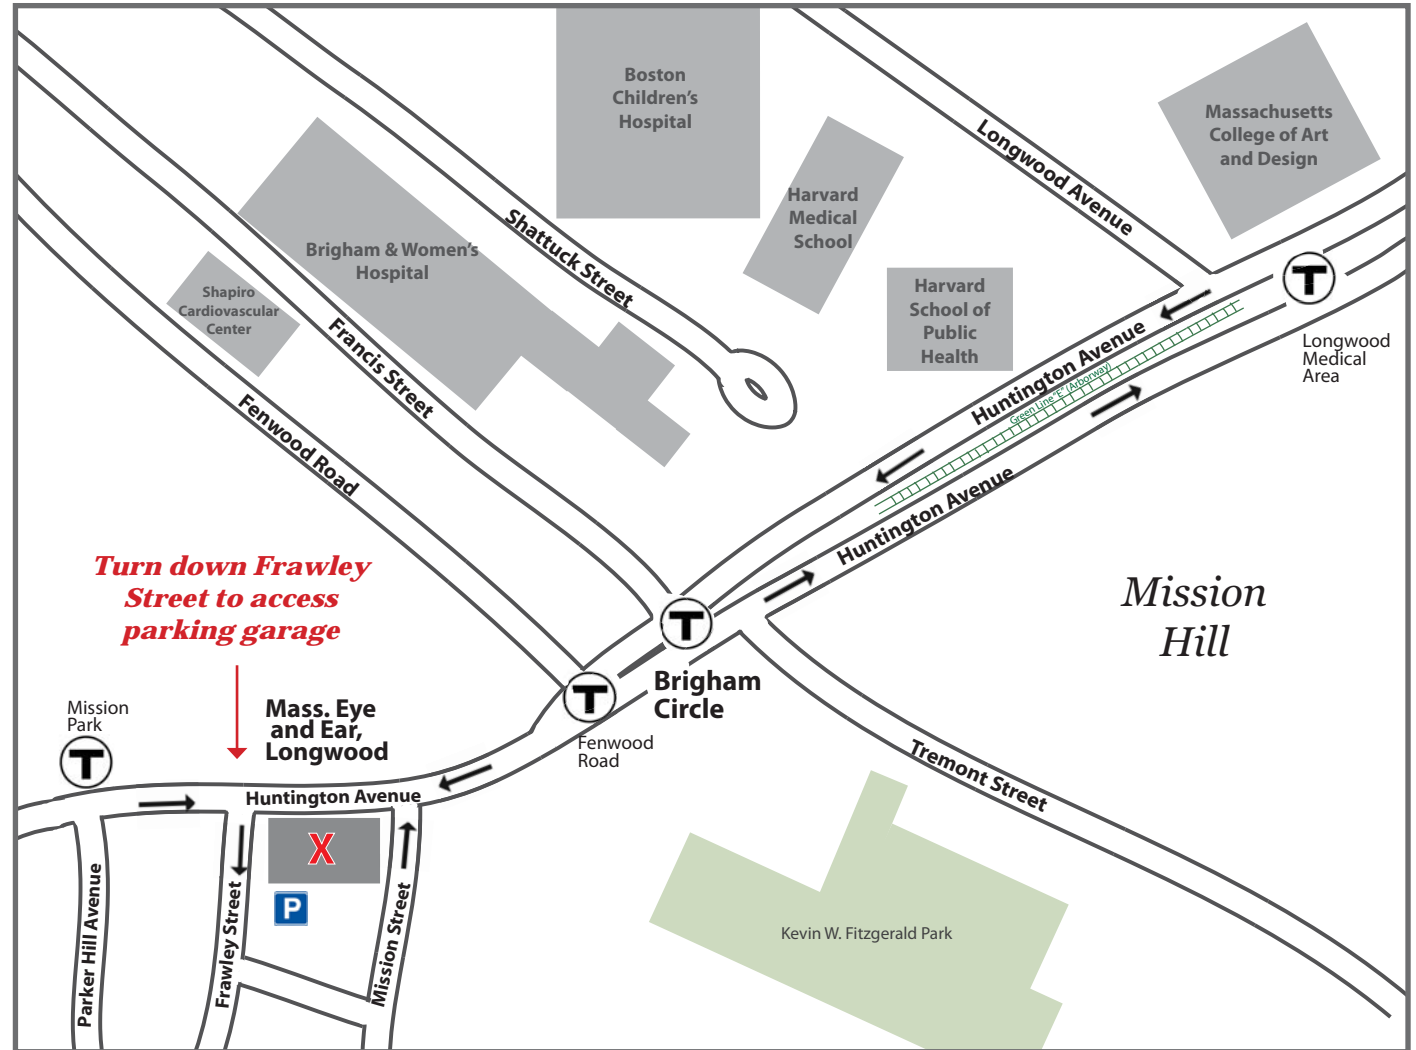

Massachusetts Eye and Ear Longwood

Map and Directions

800 Huntington Avenue • Boston, MA 02115 • 617-936-6100 • MassEyeAndEar.org/Longwood

Valet Parking

Valet parking is available in our garage off Frawley Street.

Directions to Parking Garage

From Huntington Avenue:

Driving West: Turn left on Frawley Street, then turn left into our garage.

Driving East: Turn right on Frawley Street, then turn left into our garage.

Garage Parking

All parking tickets must be processed at the reception desk before returning to your vehicle. Do NOT leave your ticket in your car.

Turn down Frawley Street to access parking garage