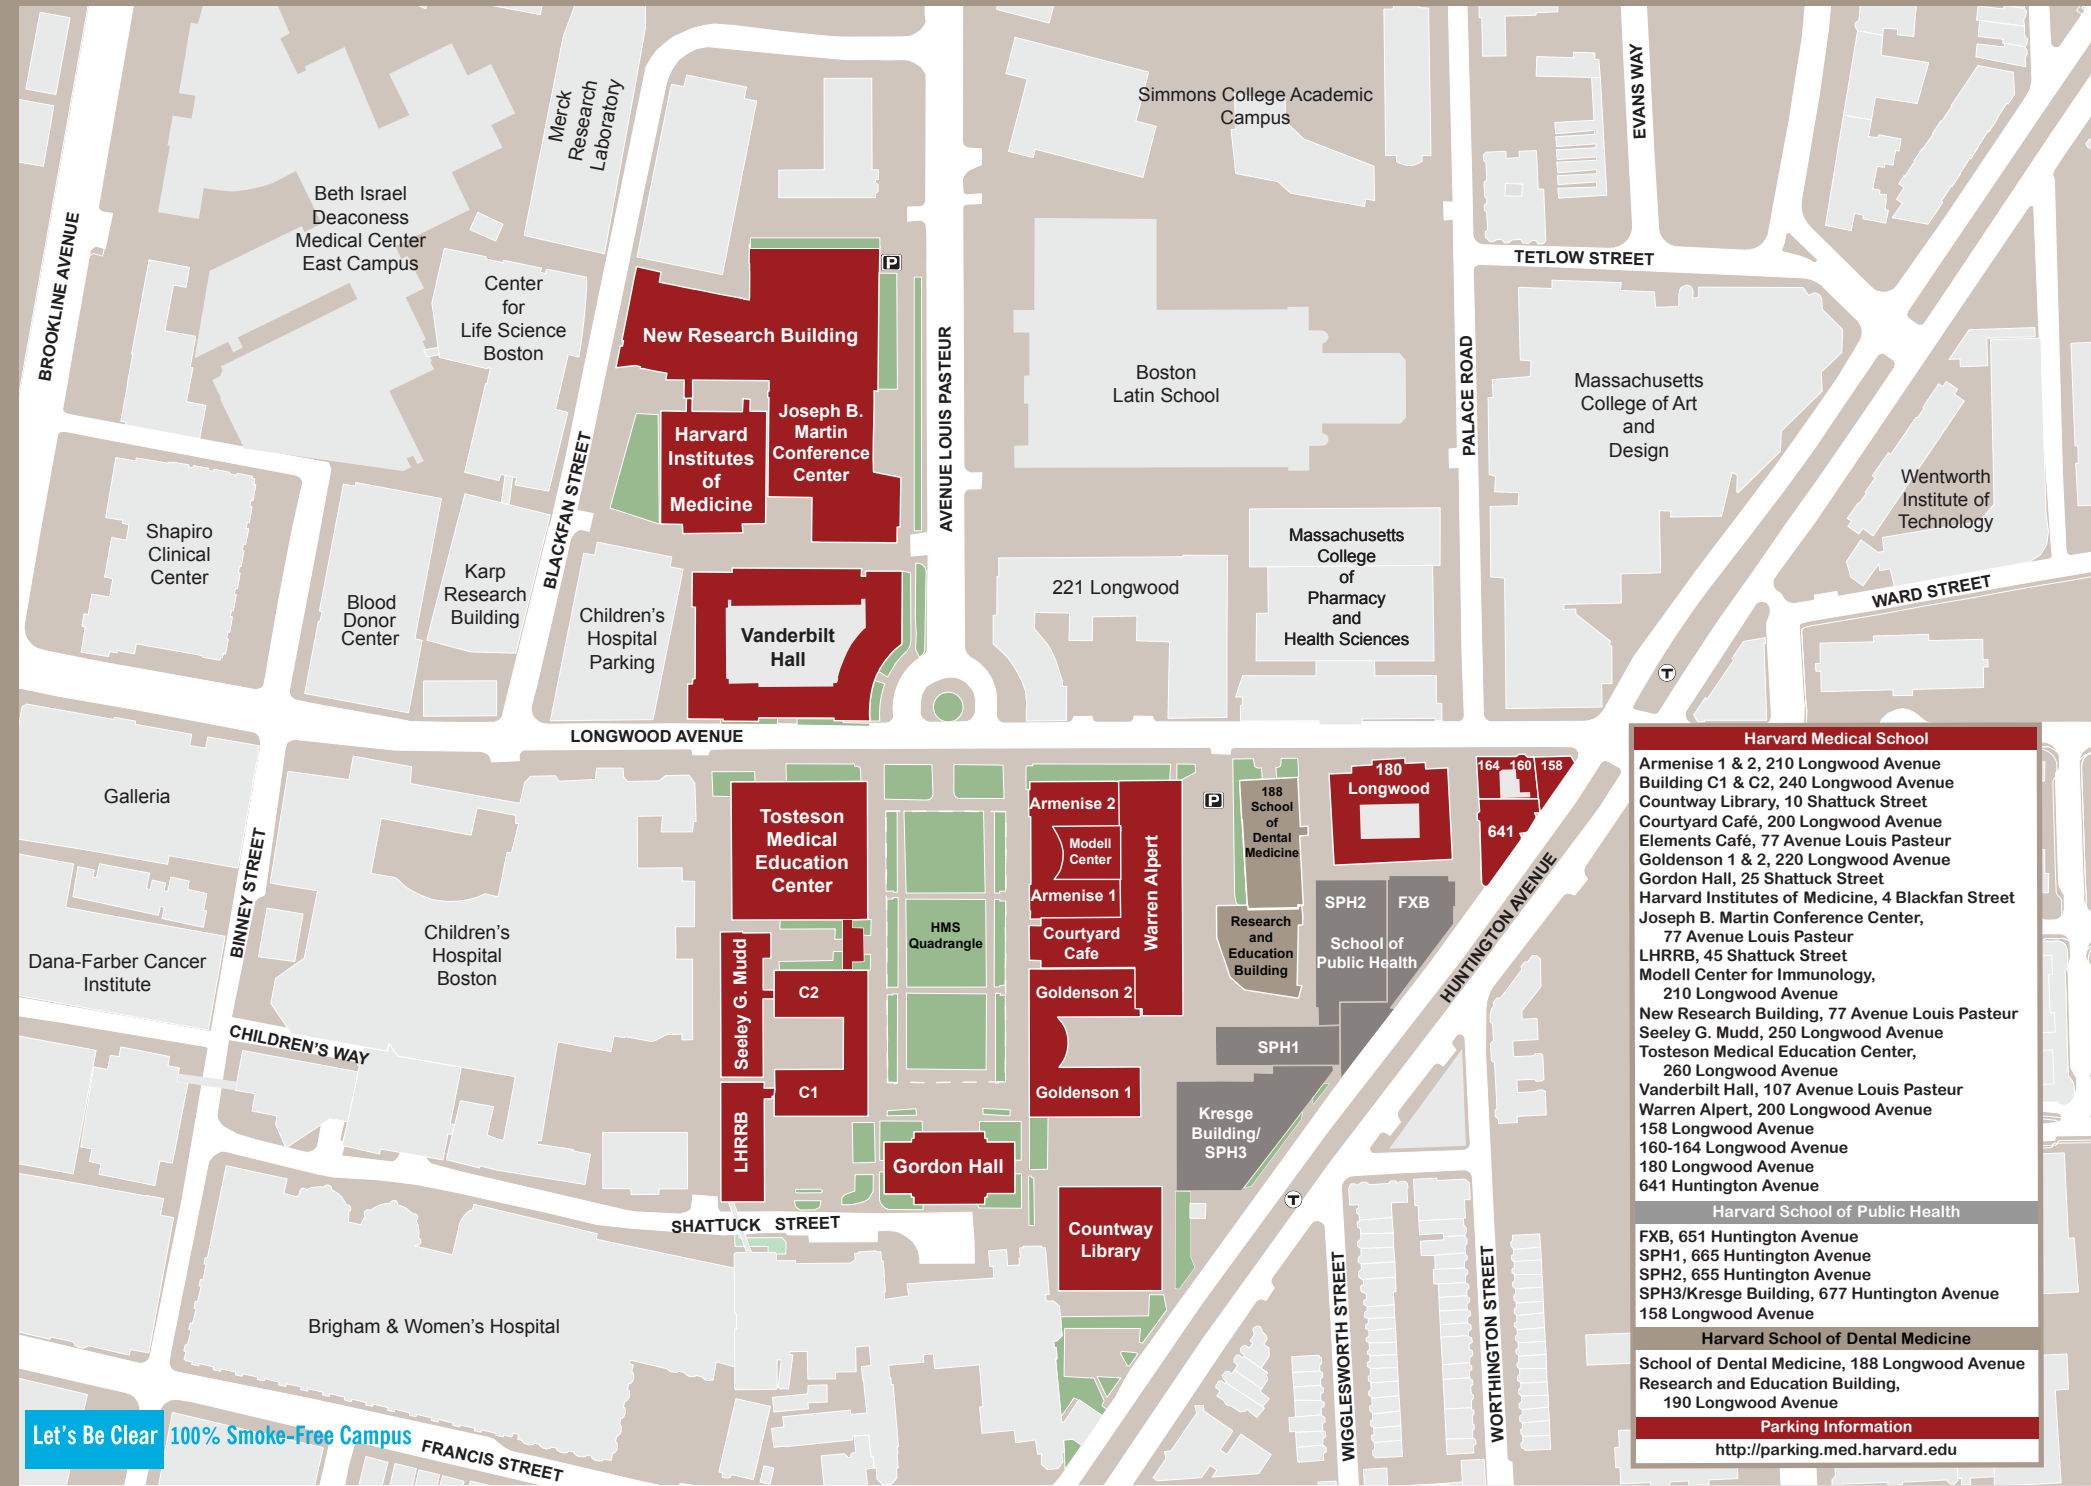

# Harvard Longwood Campus

Harvard Medical School	
Armenise 1 & 2, 210 Longwood Avenue	Building C1 & C2, 240 Longwood Avenue
Courtyard Library, 10 Shattuck Street	Courtyard Café, 200 Longwood Avenue
Elements Café, 77 Avenue Louis Pasteur	Goldenson 1 & 2, 220 Longwood Avenue
Gordon Hall, 25 Shattuck Street	Harvard Institutes of Medicine, 4 Blackfan Street
Joseph B. Martin Conference Center, 77 Avenue Louis Pasteur	LHRRB, 45 Shattuck Street
Modell Center for Immunology, 210 Longwood Avenue	New Research Building, 77 Avenue Louis Pasteur
Seeley G. Mudd, 250 Longwood Avenue	Toston Medical Education Center, 260 Longwood Avenue
Vanderbilt Hall, 107 Avenue Louis Pasteur	Warren Alpert, 200 Longwood Avenue
158 Longwood Avenue	160-164 Longwood Avenue
180 Longwood Avenue	641 Huntington Avenue
Harvard School of Public Health	
FXB, 651 Huntington Avenue	SPH1, 665 Huntington Avenue
SPH2, 655 Huntington Avenue	SPH3/Kresge Building, 677 Huntington Avenue
158 Longwood Avenue	
Harvard School of Dental Medicine	
School of Dental Medicine, 188 Longwood Avenue	Research and Education Building, 190 Longwood Avenue
Parking Information	
<a href="http://parking.med.harvard.edu">http://parking.med.harvard.edu</a>	

Let's Be Clear 100% Smoke-Free Campus

FRANCIS STREET